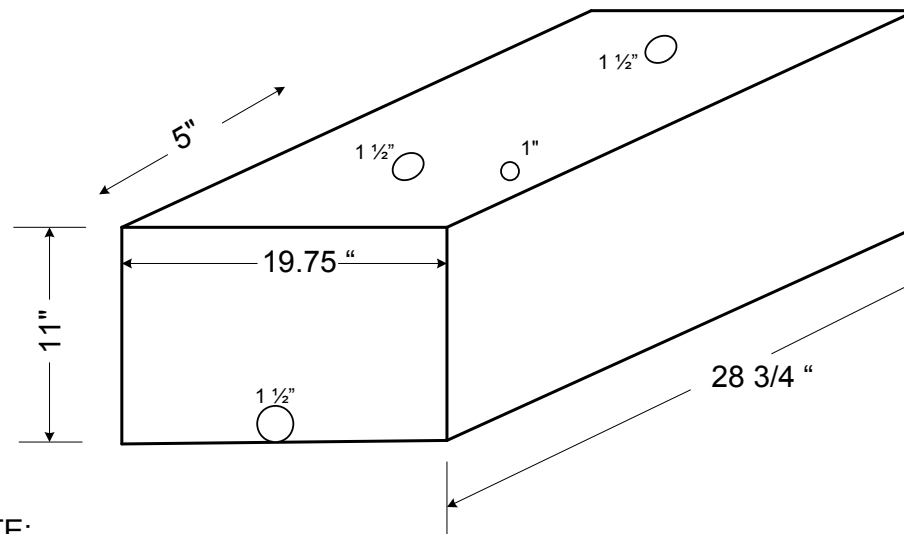

Sanitation Holding Tank for SAY GOOD-BYE
Ralph Yost 609-335-2573 cell

Ronco tank #B264 24 galls

NOTE:

1. Place each 1.5" inlet about 5" back from end of tank and centered.
2. Place 1" inlet about 5" back from front but towards side as shown

Ronco Plastics 714-259-1385

Linda Smith

Ronco tank #B264 24 galls

28 3/4" L x 19 3/4" W x 11" H

(3) 1 1/2" threaded ports

(1) 1" threaded port