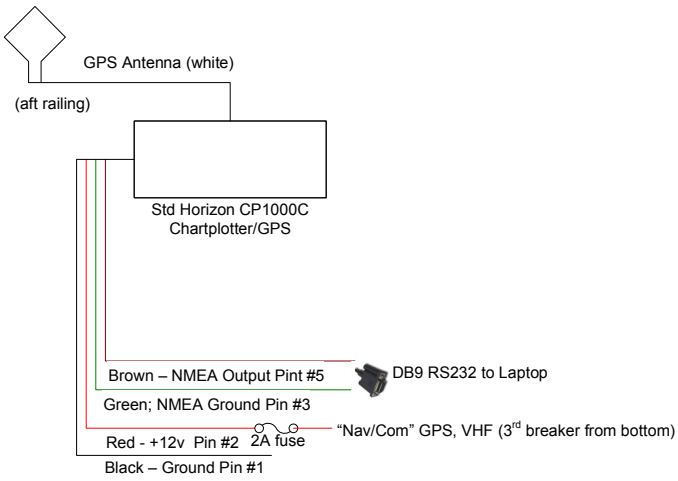

DC Electrical System on SAY GOODBYE 1982 41 Defever Trawler

Black - Ground Pin #1
 Red - +12v Pin #2
 Green; NMEA Ground Pin #3
 Brown - NMEA Output Pint #5