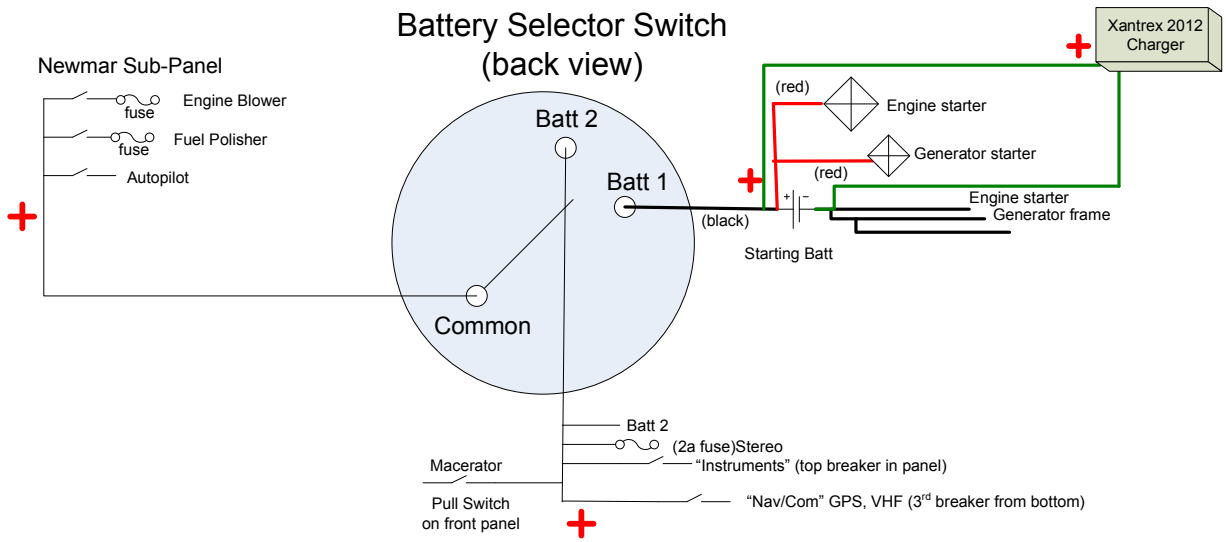

DC Electrical System on SAY GOODBYE 1982 41 Defever Trawler

Black - Ground Pin #1
 Red - +12v Pin #2
 Green; NMEA Ground Pin #3
 Brown - NMEA Output Pint #5